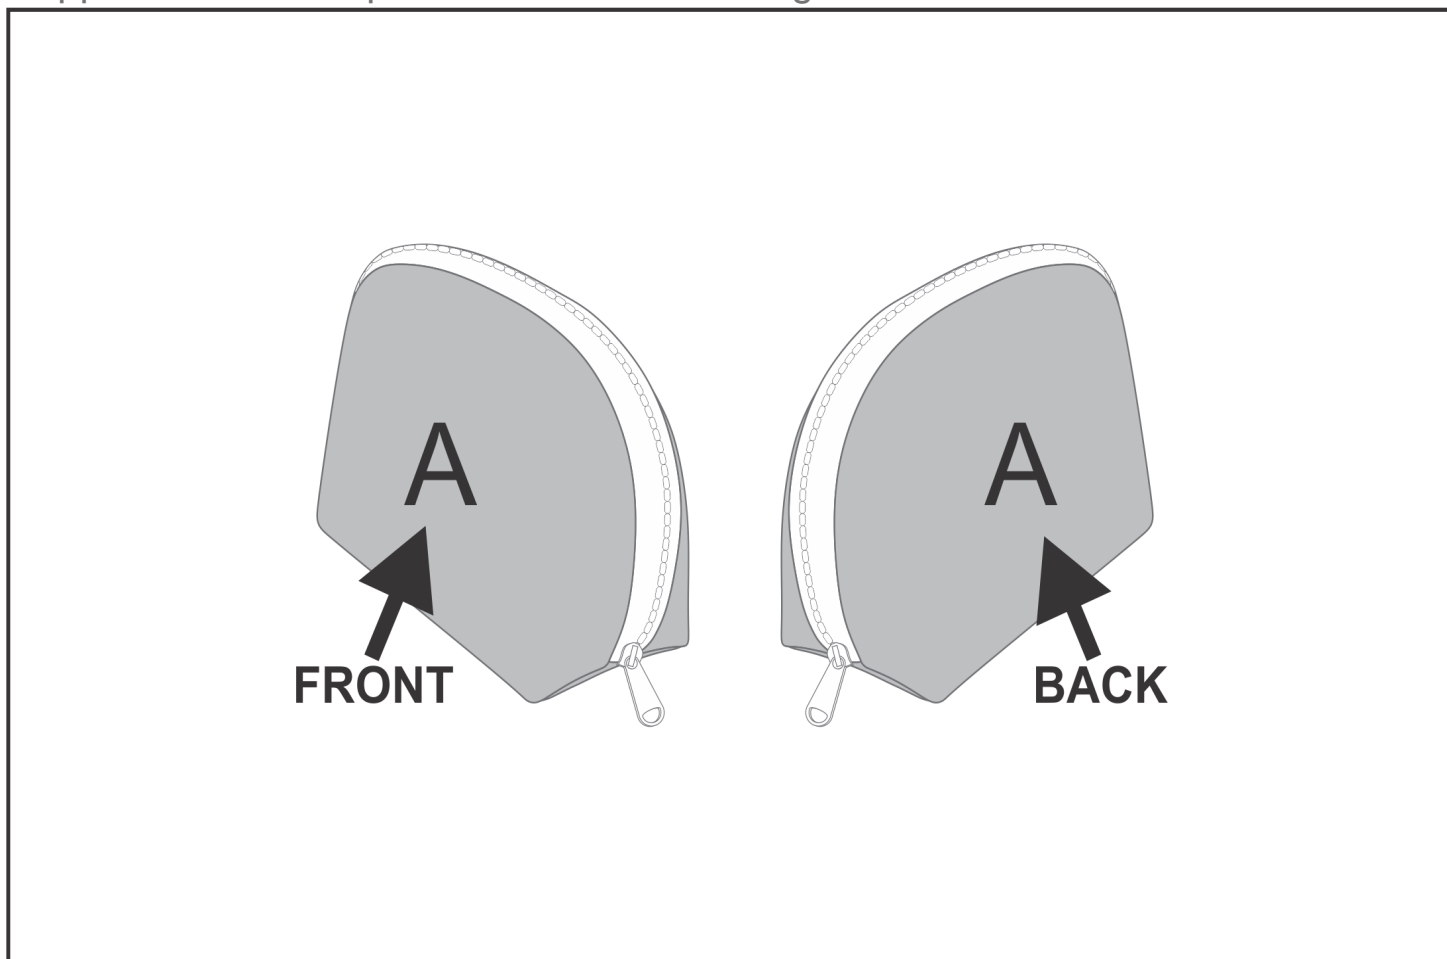

BC-HP-55-G

Hoppla Isabella Neoprene Mini Cosmetic Bag

Need to know:

Includes 1-Position Sublimation (setup fees apply)

- Please Note: We cannot guarantee 100% logo Alignment on all Brandable Panels.

- NB: Please note that Neoprene material is not conducive to having predominantly white back grounds due to the print transferring nature of the fabric and process used to complete the print. We always advise to have a background colour within the design as this mitigates the chances of material blemishes and ghosting of print.

Branding Options:

Position	Branding Method (Branding Code)	No. of Colours	Dimension
A	Custom Sublimation A (CPSUB-A)	Full Colour	259mm wide x 369mm high